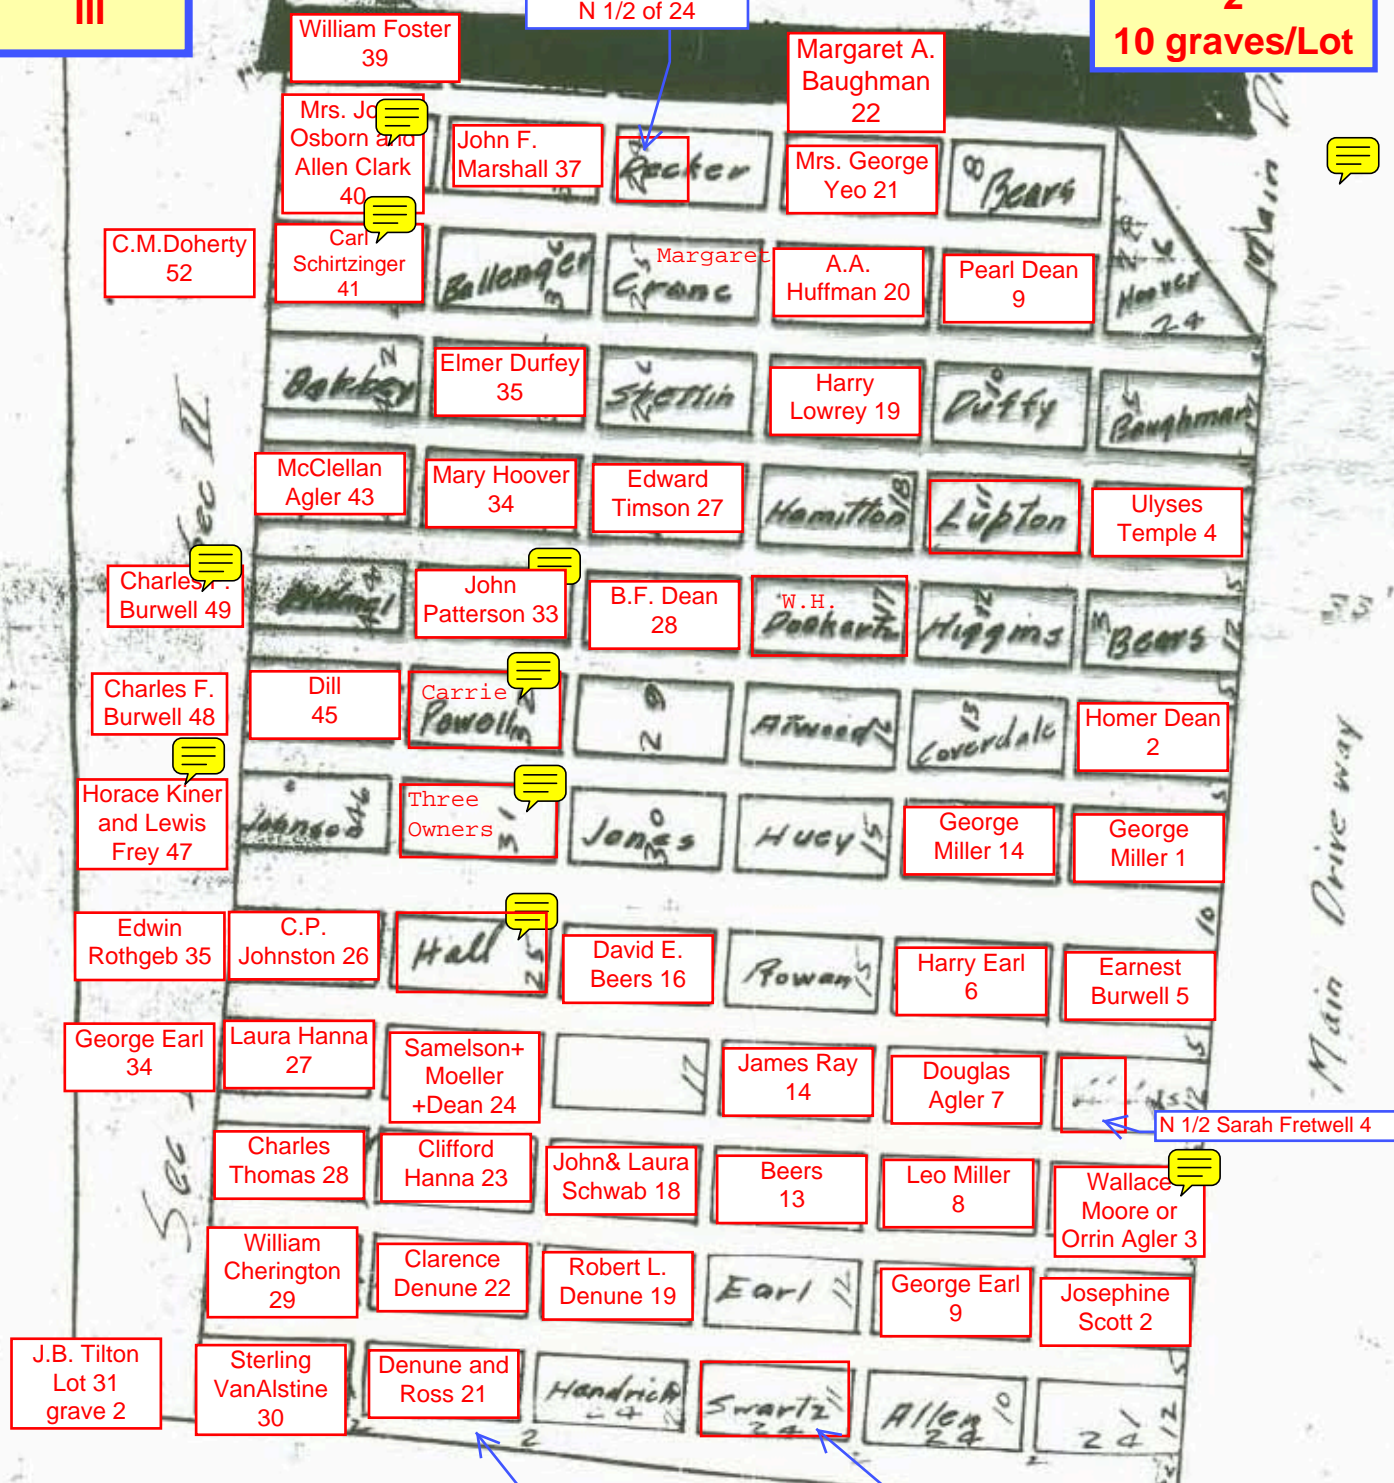

**Section III**

**Subdivision 2  
10 graves/Lot**

**Section I and II  
Lot size 24 x 12  
at least 10 graves**

date purchased:  
1918 -Silence Denune  
1920 -Nic Ross (N1/2)

in 1954 Schwartz sold the lot to Werkhaven

Sunbury Bo